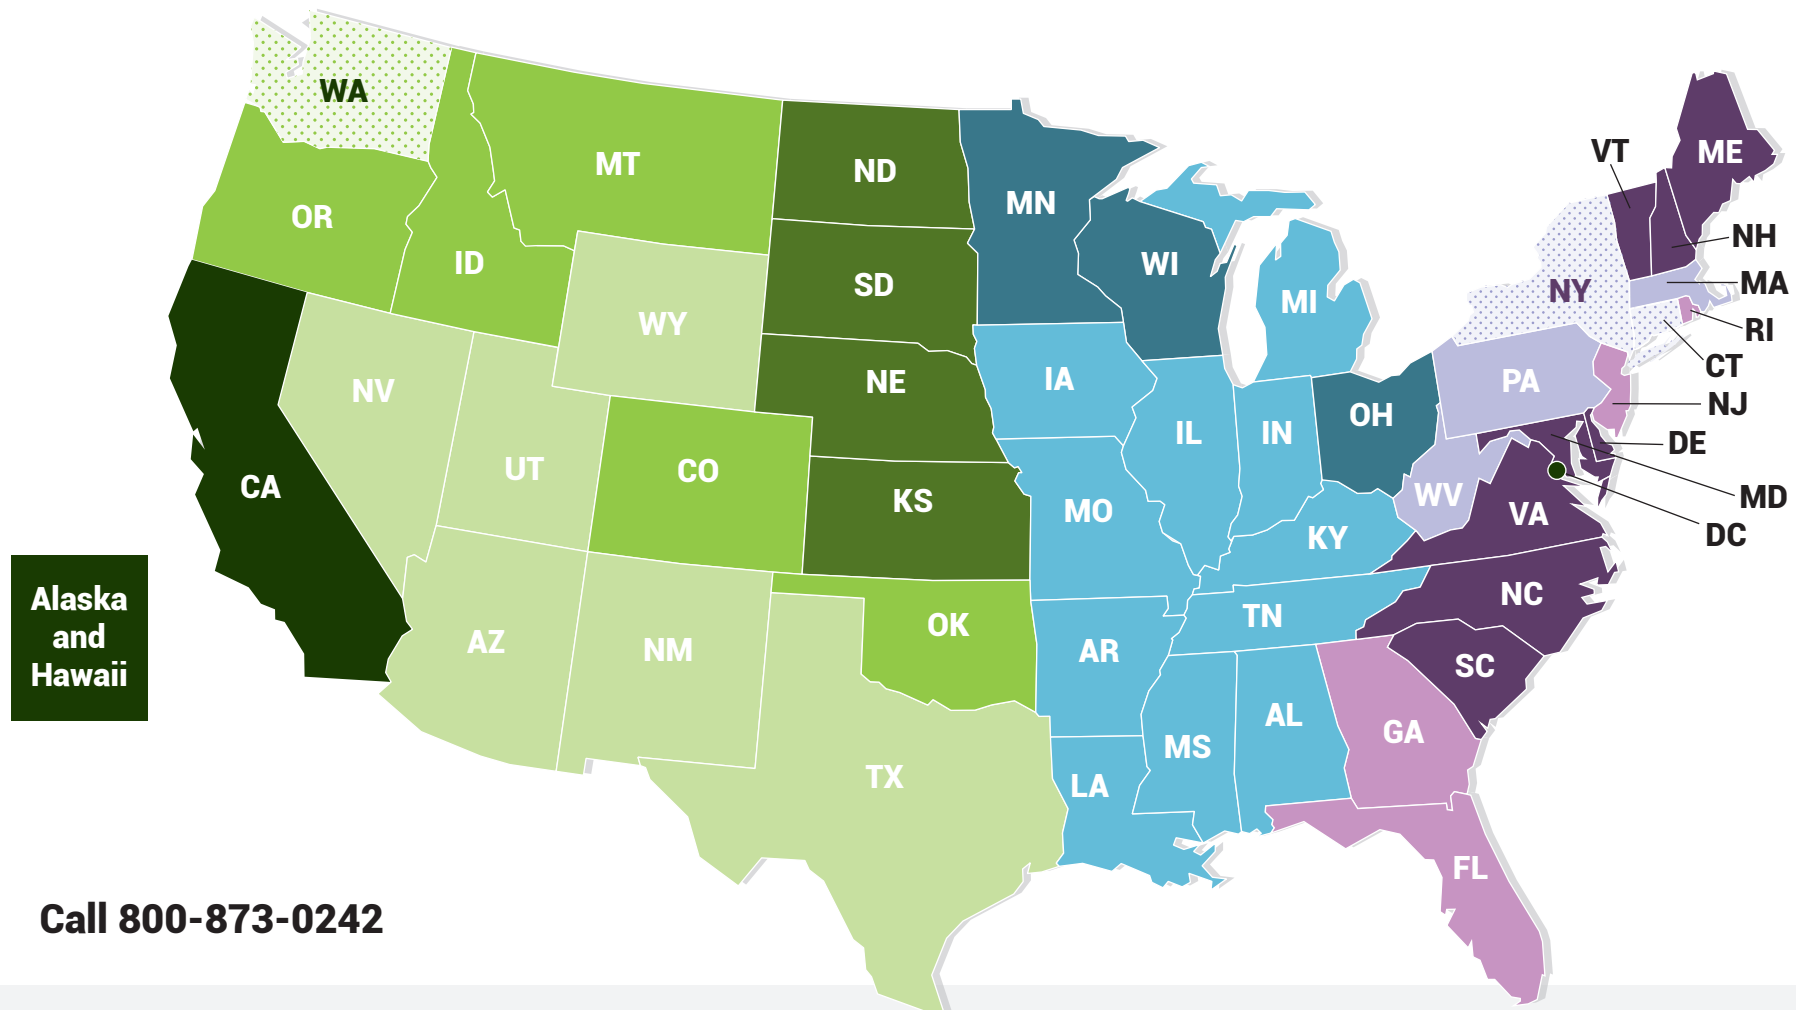

# Account Services Territory Map

As of 012/10/2020

Alaska  
and  
Hawaii

Call 800-873-0242

## West Territories & Washington, D.C.

- Ken Merrifield – ext. 262
- Ben Bussiere – ext. 430
- Angel Fear – ext. 450
- Jodi Neubaum – ext. 206
- Caroline Ruiz – ext. 287